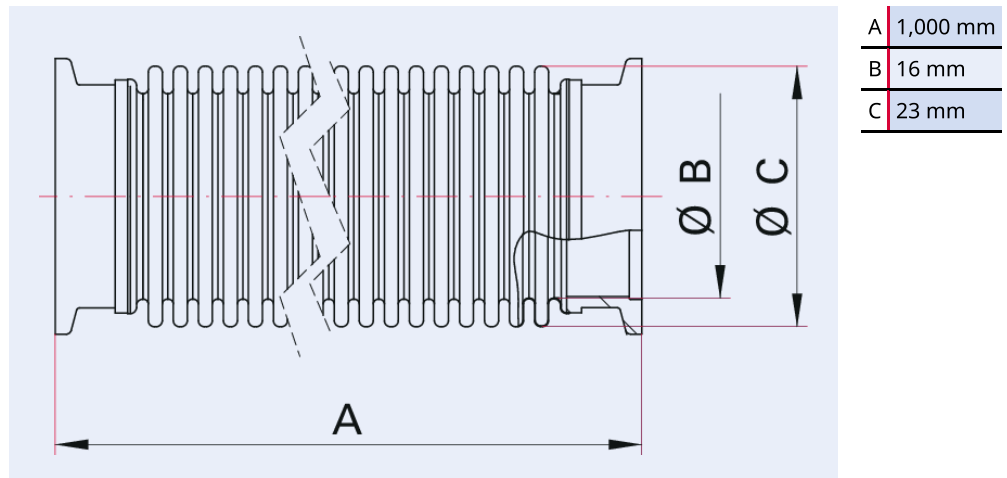

**Corrugated hose,  
flexible, stainless steel,  
DN 16 ISO-KF, length  
1000 mm**

---

**PFEIFFER** 

# Corrugated hose

PFEIFFER 

Illustration only

**Corrugated hose, flexible, stainless steel, DN 16 ISO-KF, length 1000 mm**

- Flange connection length 15 mm
- Custom lengths on request

## Dimensions

| <b>Technical Data</b>             | <b>Corrugated hose, flexible, stainless steel,<br/>DN 16 ISO-KF, length 1000 mm</b> |
|-----------------------------------|---|
| Materials in contact with media   | Bellows: 316L  <br>Flange: Stainless steel 1.4301/304                               |
| Temperature range                 | 196 – 300 °C  |
| Bending radius, frequent movement | 140 mm   5.51 inch  |
| Bending radius, one-time movement | 26 mm   1.02 inch   |
| Connection flange                 | DN 16 ISO-KF  |
| Pressure range                    | $1 \cdot 10^{-8}$ hPa – $5 \cdot 10^2$ hPa over pressure                            |
| Material                          | Flange: stainless steel 1.4301/304; bellows:<br>stainless steel 316L                |
| Temperature range max.            | 300 °C   572 °F   573.15 K  |
| Temperature range min.            | 196 °C   320.8 °F   77.15 K   |

| <b>Order number</b>   | <b>Corrugated hose, flexible, stainless steel,<br/>DN 16 ISO-KF, length 1000 mm</b> |
|---|---|
| Corrugated hose, flexible, stainless steel,<br>DN 16 ISO-KF, length 1000 mm | 120SWN016-1000  |