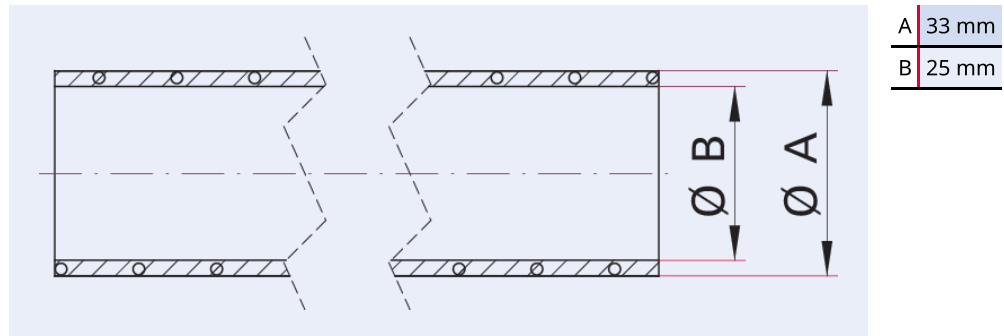

**PVC Hose with
embedded spring, PVC,
ID 25 mm**

PFEIFFER 

PVC Hose

Illustration only

PVC Hose with embedded spring, PVC, ID 25 mm

- Inner tube: PVC, transparent
- Casing: Steel coil
- Hose cover: PVC, transparent
- Smooth inner and outer walls
- Length: up to 60 m; min. order: 1 m; orders > 1 m calculated pro rata

Dimensions

Technical Data	PVC Hose with embedded spring, PVC, ID 25 mm
Materials in contact with media	PVC
Temperature range	5 - 40 °C
Bending radius	110 mm 4.33 inch
Pressure range	$1 \cdot 10^{-4}$ hPa - $5 \cdot 10^2$ hPa over pressure
Material	Steel coil
Connection	Hose adapter and hose clamp
Temperature range max.	40 °C 104 °F 313.15 K
Temperature range min.	5 °C 23 °F 268.15 K

Order number	PVC Hose with embedded spring, PVC, ID 25 mm
PVC Hose with embedded spring, PVC, ID 25 mm	100SPM025.B

Errors and/or changes excepted. - 5/14/2025

Are you looking for an optimum vacuum solution?
Talk to us:
Pfeiffer Vacuum Components & Solutions GmbH Germany
T +49 551 99963-0
info-cs@pfeiffer-vacuum.com